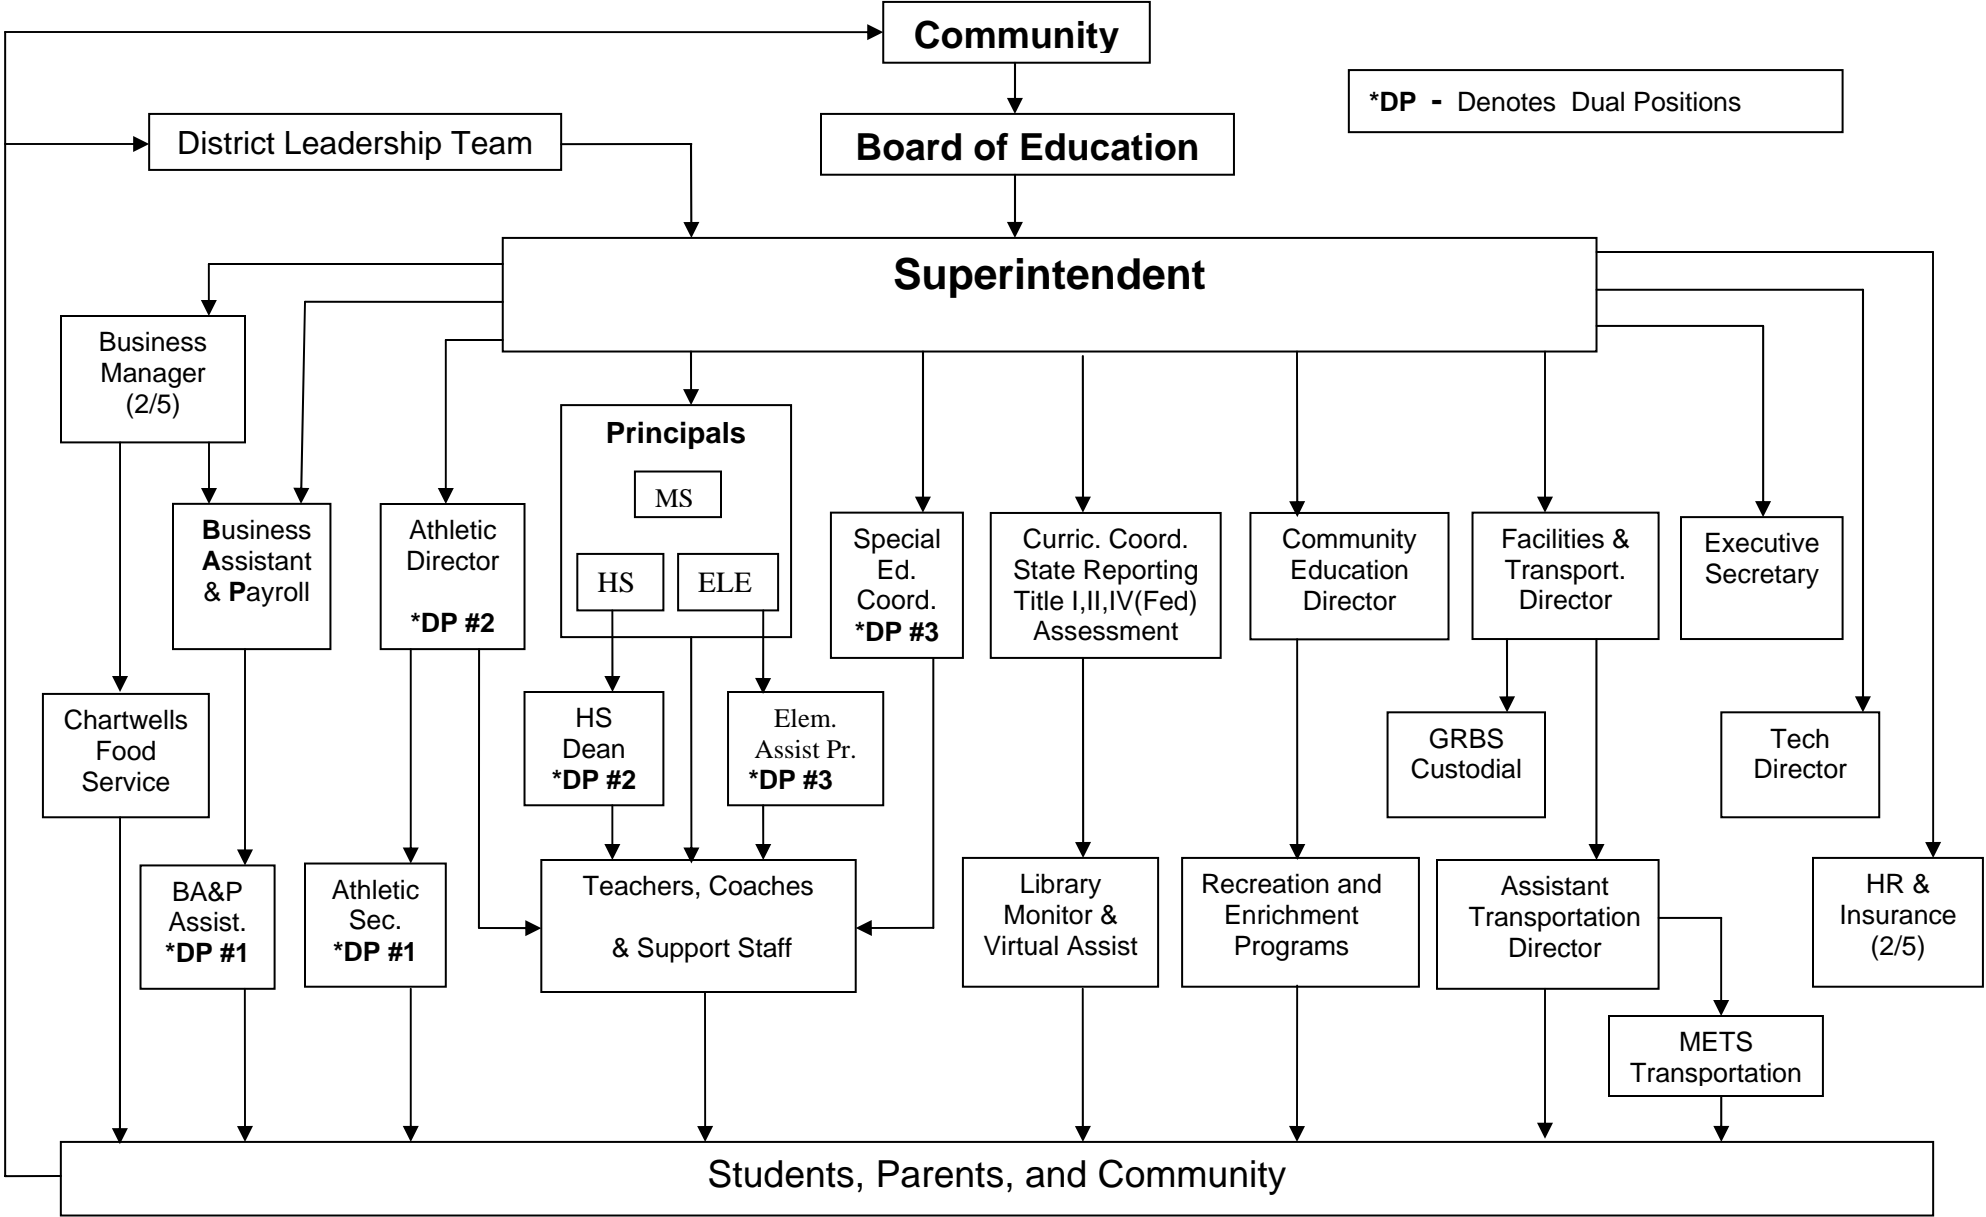

# REED CITY AREA PUBLIC SCHOOLS Organizational Flow Chart

\*DP - Denotes Dual Positions